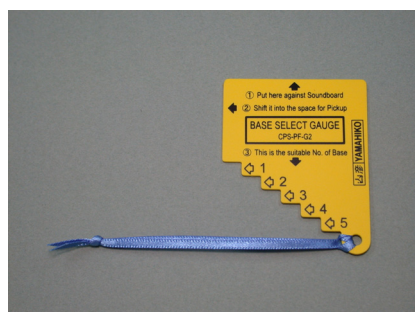

Ordering guide for Spare parts of YAMAHIKO piano pickup

Please order with "Order name", order quantity and shipping address.

We will send you PayPal invoice for payment include shipping fees.

Order name	Contact chip P
Unit price	3,200JPY
description	

Order name	Base set
Unit price	12,000JPY
description	This set include five Base No.1 to No.5

Order name	Gauge PF
Unit price	2,500JPY
description	

Order name	Tone plug REC (for CPS-PF1P)
Unit price	2,000JPY

Order name	Tone plug SR (for CPS-PF1P)
Unit price	2,000JPY

Order name	Output cable REC (for CPS-PF1R)
	Output cable SR (for CPS-PF1S)
	Output cable Direct (for CPS-PF1P)
Unit price	8,000JPY each

● Shipping fee