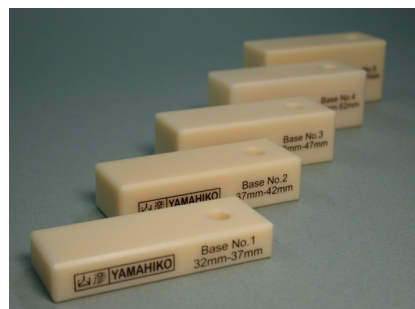

Ordering guide for Spare parts of YAMAHIKO piano pickup

Please order with "Order name", order quantity and shipping address.

We will send you PayPal invoice for payment include shipping fees.

Order name	Contact chip P
Unit price	3,200JPY
description	

Order name	Base set
Unit price	12,000JPY
description	This set include five Base No.1 to No.5

Order name	Gauge PF
Unit price	2,500JPY
description	

Order name	Tone plug REC (for CPS-PF1P)
Unit price	2,000JPY